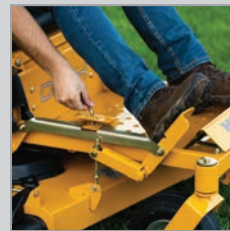

HUSTLER® RESIDENTIAL ZERO-TURN MOWER

DASH

ZERO-TURN MANUEVERABILITY FOR YARDS UNDER AN ACRE

IDEAL FOR UP TO
3/4
ACRE

HUSTLER INGENUITY IN A SMALL YARD ZERO-TURN

The Dash is Hustler Turf's most compact residential mower designed to get the job done at a price you can afford. A smaller design makes it ideal for garage storage, and for fitting through tight spaces with ease. Ideal for yards that are 1/2 to 3/4 acre in size, it features a heavy-duty welded tubular frame for unmatched durability. It also comes with Hustler's patented automatic park brake and a foot operated deck lift.

COMPACT SIZE

The Dash's compact size makes storage and passing through gates easy for most homeowners.

FOOT-OPERATED DECK LIFT

Easily adjust deck height.

WELDED STEEL DECK

Heavy-duty design for unmatched durability. Up to 34" or 42" deck sizes available.

DRIVE SYSTEM

Type	Dual hydrostatic
Transmission	ZT-1800
Speed	Up to 5 mph (8kph)
Parking Brakes	Patented automatic

DECKS

Cutting Width	Side discharge: 34", 42"
Cutting Heights	1.5"- 4.5"
Deck Lift	Foot operated
Depth	4.1"
Blades	34", 42" deck: 2
Blade Length	34" deck: 2 - 17.86" x 2.5" x .134" 42" deck: 2 - 20.50" x 2.5" x .134"
Spindles	Aluminum with 3/4" shafts and triple protection sealed ball bearings
Drive	Electric PTO clutch
Construction	11 ga. fabricated
Spindle Mounts	Reinforced 14 ga.
Impact/Trim Areas	1/4" x 3/4" steel bar